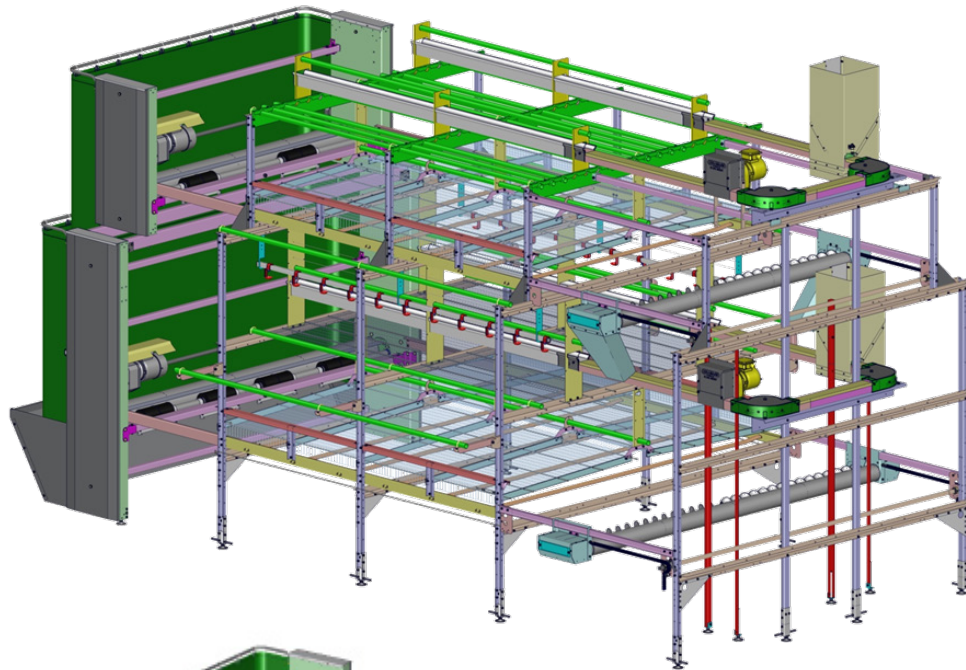

Aviary Pro 11

Aviary Pro 11

Section length: 1205 mm (3'- 11.44")
System standard height: 2000 mm (6'- 6.74") with out nest
2600 mm (8'- 6.36") with nest
System width: 2200 mm / 2500 mm (6'- 6.74" / 8'- 2.42")
Capacity max.: 120 birds per mtr. (39.37")

Special animal welfare friendly nest design
More Eggs per hen
Automatic doors under the system
More than 20 different of variations.

Made in Germany.

Hellmann Poultry GmbH & Co. KG · Kopernikusstr. 6-10 · 49377 Vechta
 P.O. BOX 1232 · 49361 Vechta · Germany · Phone +49 4441 9259-0
 Fax +49 4441 9259-50 · www.hellmannpoultry.com