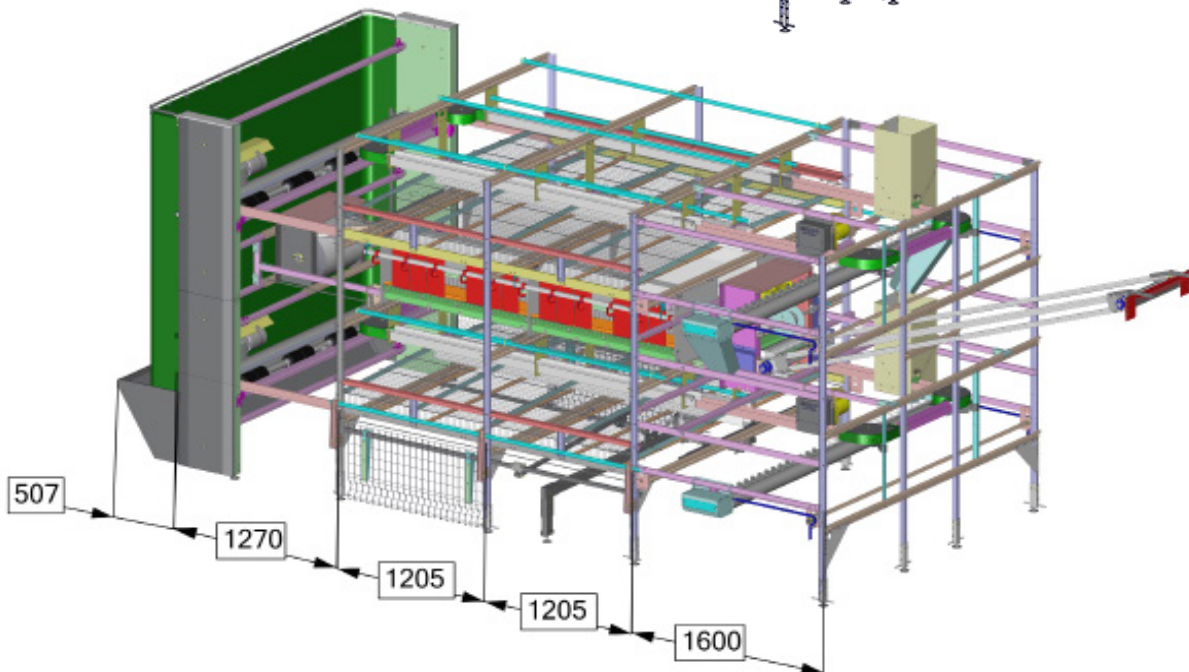

Aviary Pro 11

Aviary Pro 11

Section length: 1205 mm (3'- 11.44")
System standard height: 2000 mm (6'- 6.74") with out nest
2600 mm (8'- 6.36") with nest
System width: 2200 mm / 2500 mm (6'- 6.74" / 8'- 2.42")
Capacity max.: 120 birds per mtr. (39.37")

Special animal welfare friendly nest design
More Eggs per hen
Automatic doors under the system
More than 20 different of variations.

Made in Germany.

Hellmann Poultry GmbH & Co. KG · Kopernikusstr. 6-10 · 49377 Vechta
 P.O. BOX 1232 · 49361 Vechta · Germany · Phone +49 4441 9259-0
 Fax +49 4441 9259-50 · www.hellmannpoultry.com