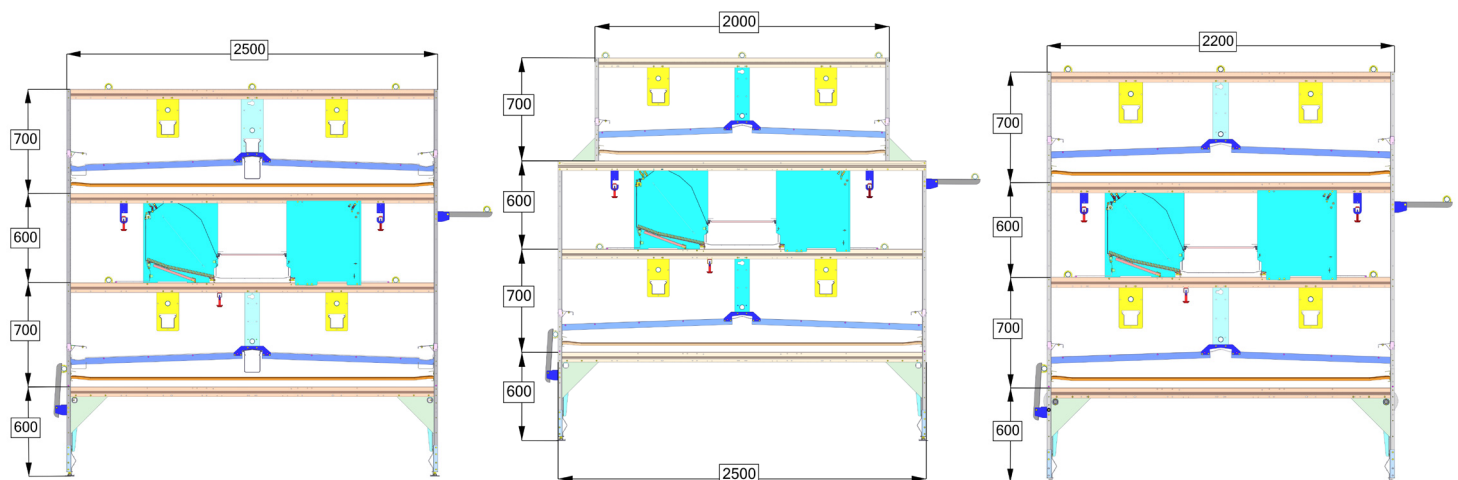

Aviary Pro 11

Aviary Pro 11

Section length: 1205 mm (3'- 11.44")
System standard height: 2000 mm (6'- 6.74") with out nest
2600 mm (8'- 6.36") with nest
System width: 2200 mm / 2500 mm (6'- 6.74" / 8'- 2.42")
Capacity max.: 120 birds per mtr. (39.37")

Special animal welfare friendly nest design
More Eggs per hen
Automatic doors under the system
More than 20 different of variations.

Made in Germany.

Hellmann Poultry GmbH & Co. KG · Kopernikusstr. 6-10 · 49377 Vechta
 P.O. BOX 1232 · 49361 Vechta · Germany · Phone +49 4441 9259-0
 Fax +49 4441 9259-50 · www.hellmannpoultry.com